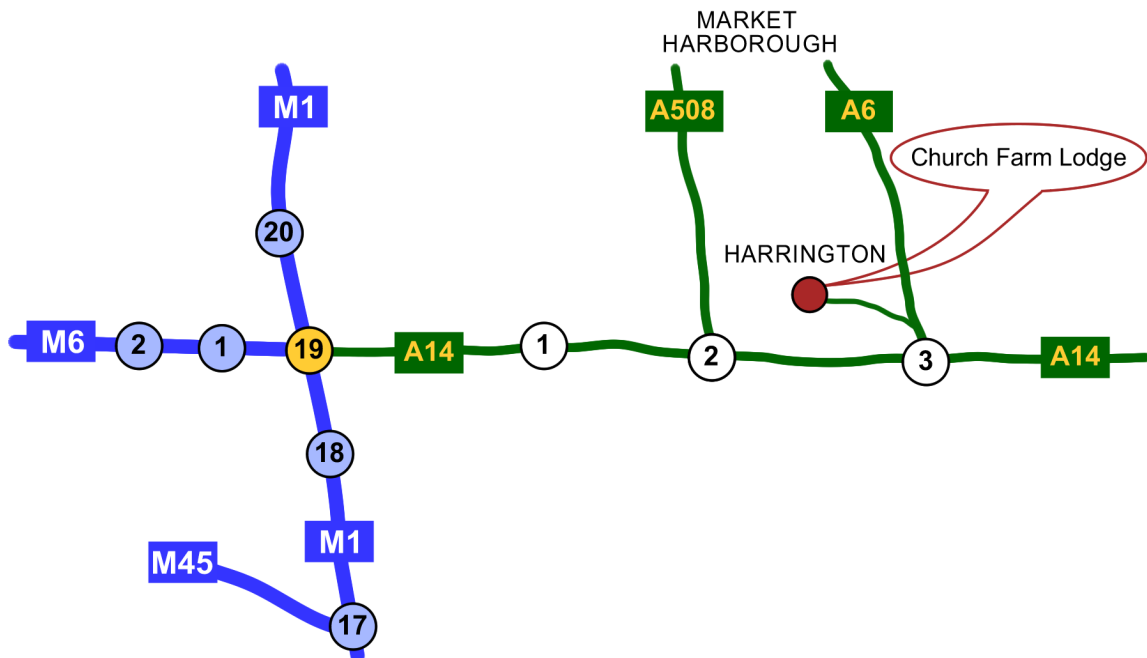

## DIRECTIONS FROM THE WEST USING THE M6

1. M6 Motorway (East)
2. Continue to the end of the M6 and onto the A14 towards Kettering.
3. Exit A14 at Junction 3 (A6 towards Market Harborough)
4. Take first left hand turn signposted towards Harrington
5. Continue for 2 miles into Harrington High Street
6. Church Farm is on the right hand side before the Tollemache Arms Pub