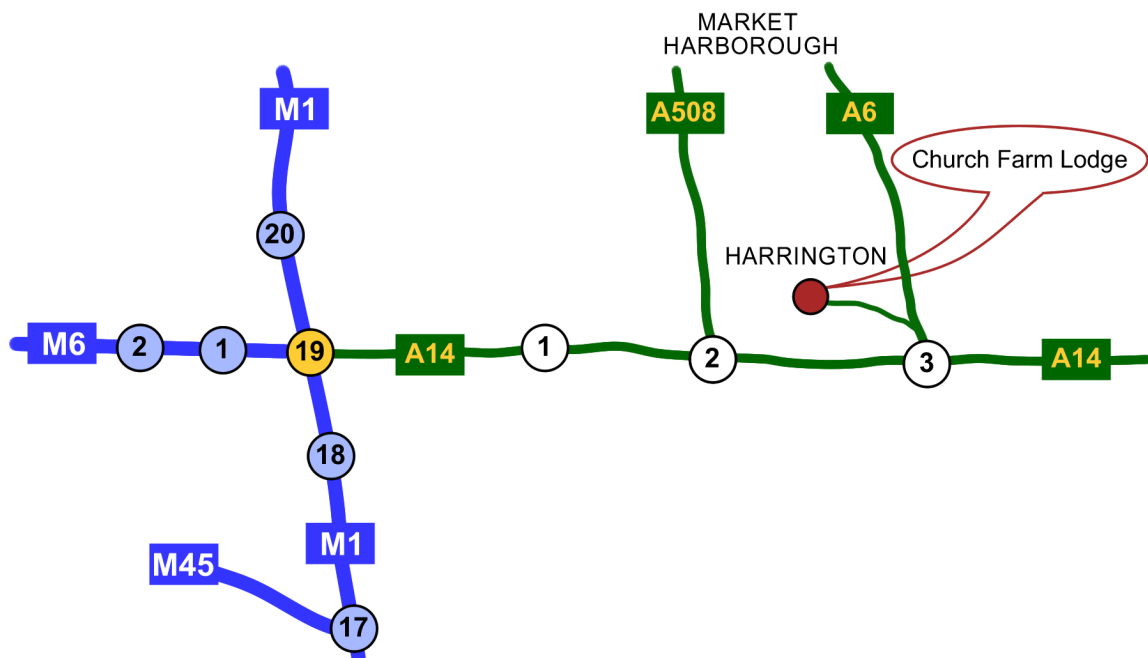

DIRECTIONS FROM THE SOUTH USING THE M1 1

1. M11 Motorway (North) and continue on the A14 past Huntingdon.
2. Continue along the A14 past Kettering
3. Exit A14 at Junction 3 (A6 towards Market Harborough)
4. Take first left hand turn signposted towards Harrington
5. Continue for 2 miles into Harrington High Street
6. Church Farm is on the right hand side before the Tollemache Arms Pub