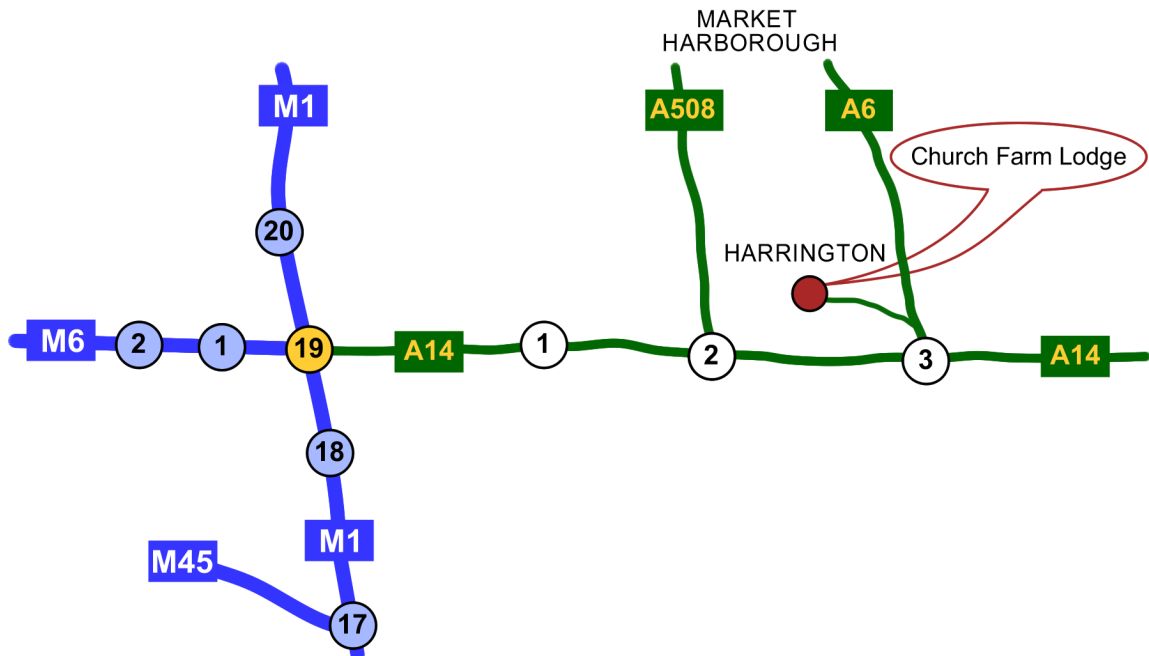

DIRECTIONS FROM THE SOUTH USING THE A1 (M)

1. A1(M) Motorway (North) and continue on the A1
2. Exit A1 onto the A14 towards Kettering
3. Exit A14 at Junction 3 (A6 towards Market Harborough)
4. Take first left hand turn signposted towards Harrington
5. Continue for 2 miles into Harrington High Street
6. Church Farm is on the right hand side before the Tollemache Arms Pub