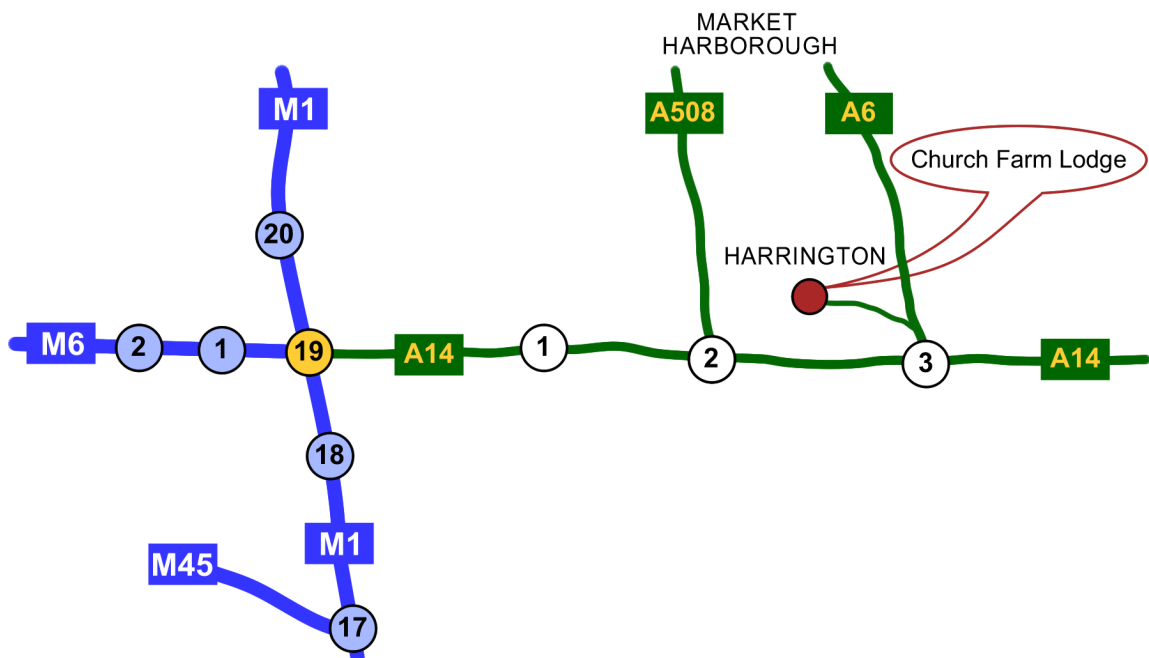

DIRECTIONS FROM THE NORTH USING THE M1

1. M1 Motorway (South)
2. Exit M1 Motorway at Junction 19 (A14 towards Kettering for 11 miles)
3. Exit A14 at Junction 3 (A6 towards Market Harborough)
4. Take first left hand turn signposted towards Harrington
5. Continue for 2 miles into Harrington High Street
6. Church Farm is on the right hand side before the Tollemache Arms Pub