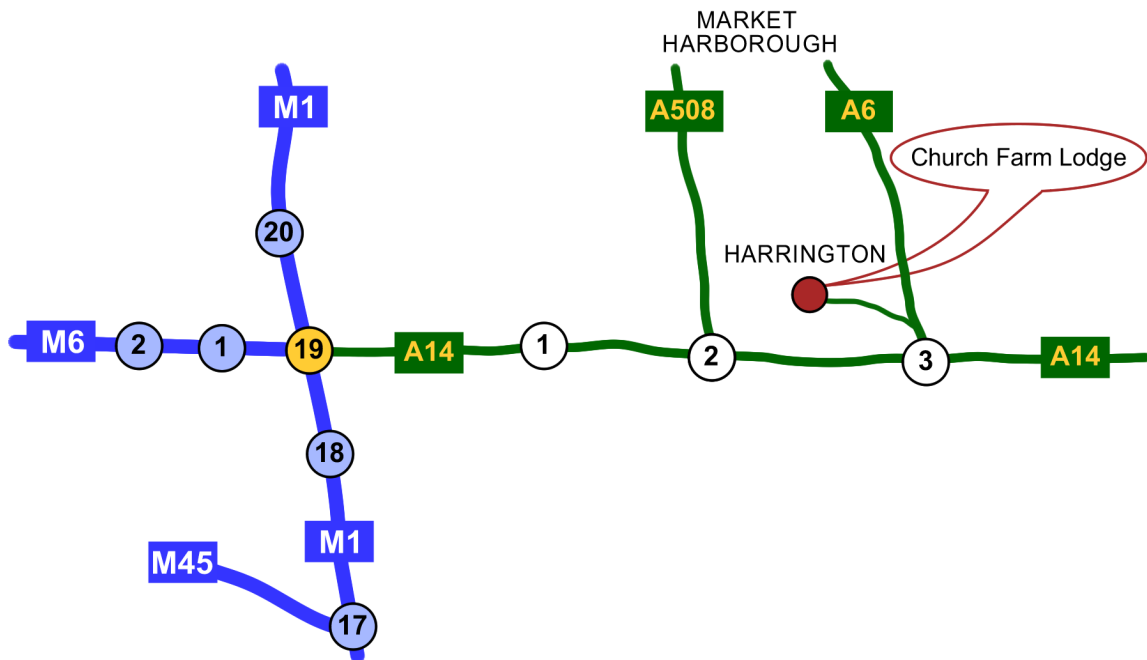

DIRECTIONS FROM THE SOUTH USING THE M1

1. M1 Motorway (North)
2. Exit M1 Motorway at Junction 15 (A45 towards Wellingbrough)
3. Exit at A43 to Kettering and continue to the A14, then head West towards Coventry
4. Exit A14 at Junction 3 (A6 towards Market Harborough)
5. Take first left hand turn signposted towards Harrington
6. Continue for 2 miles into Harrington High Street
7. Church Farm is on the right hand side before the Tollemache Arms Pub